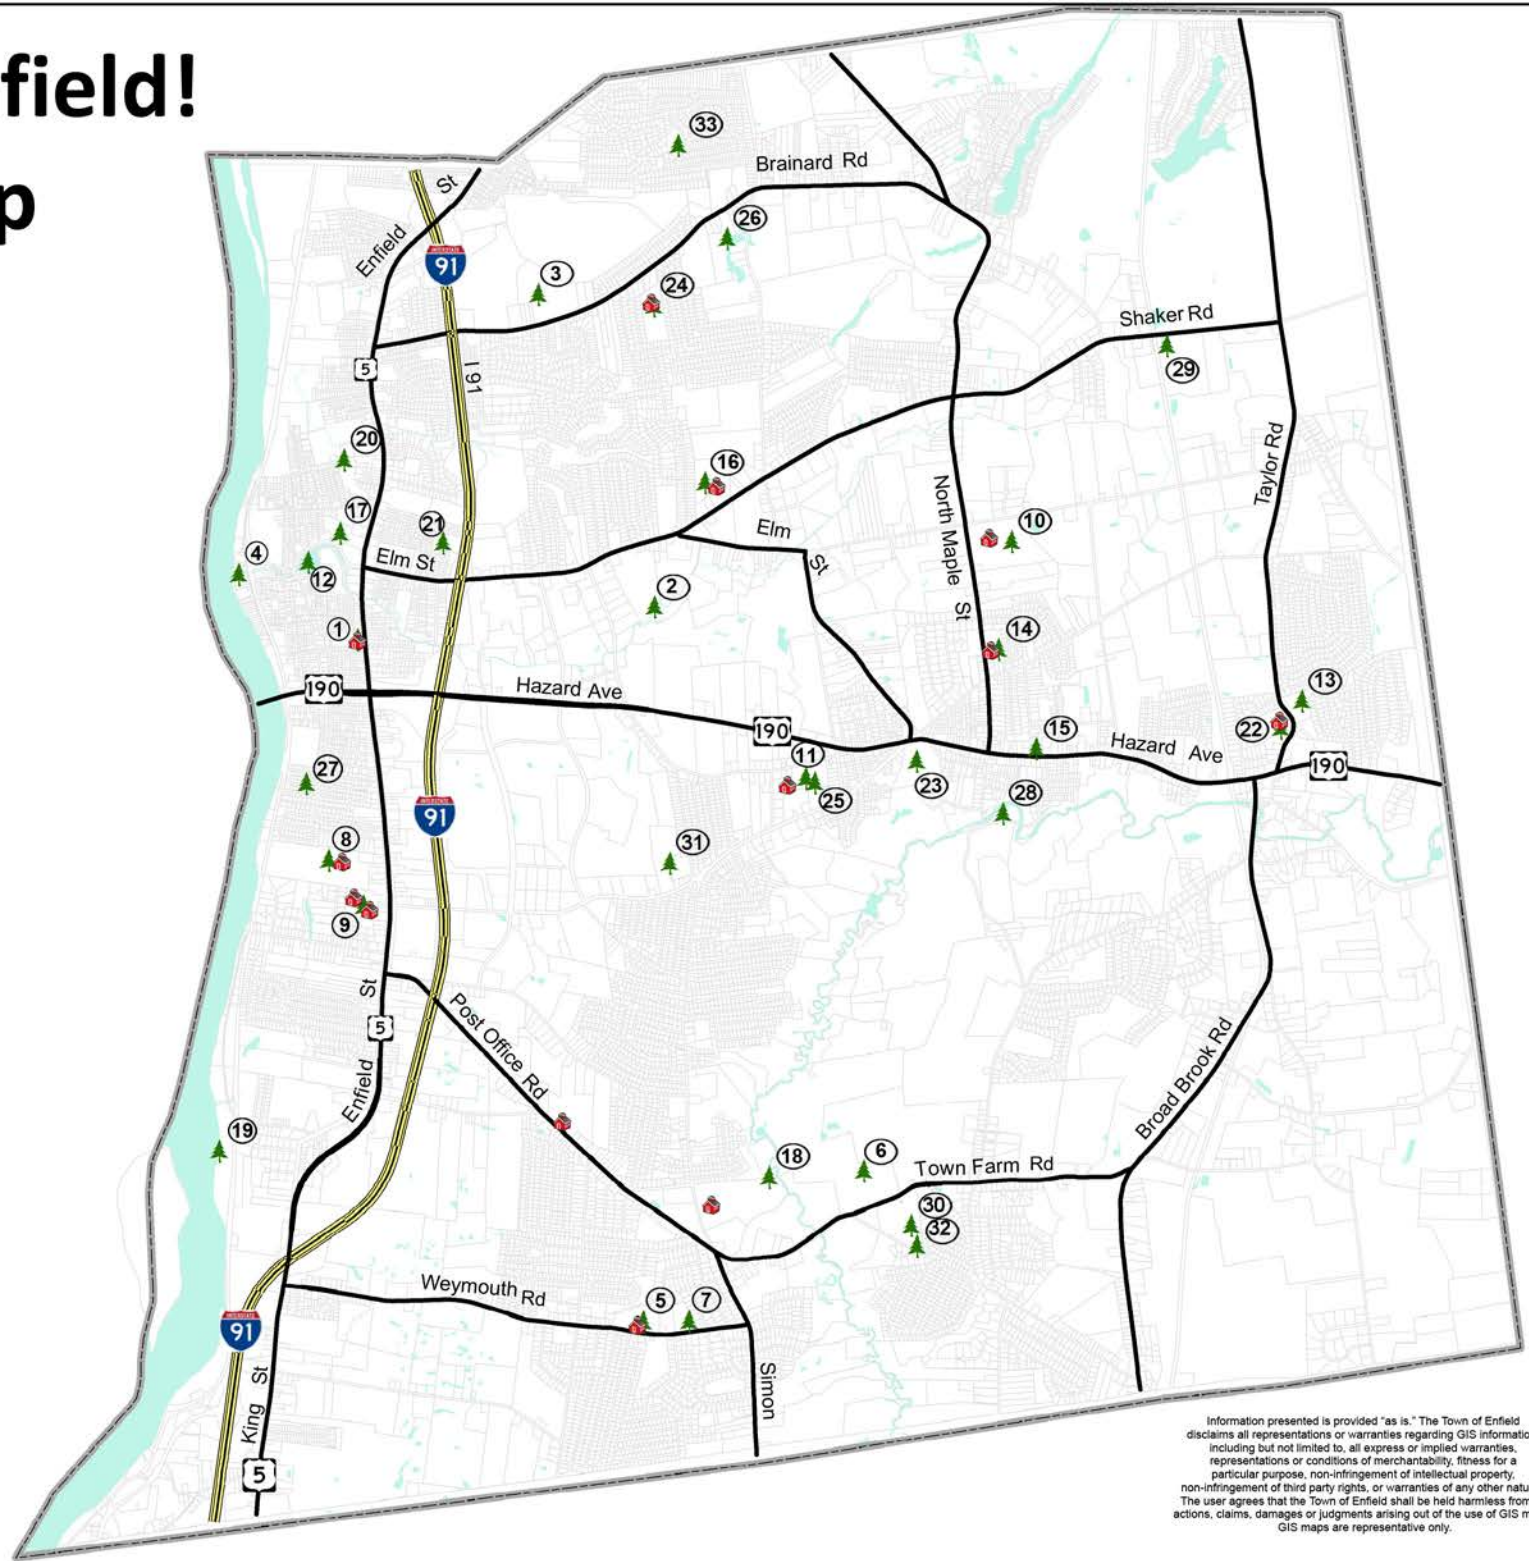

Let's Go, Enfield!

A Parks Map

Legend

- Schools
- Parks

Enfield's Park & Recreation Facility		Address	Baseball	Basketball	Boat Launch	Dog Park	Fishing	Football	Golf	Hiking	Ice Skating	Pickleball	Picnic Area	Playground	Skate Park	Sledding	Soccer	Softball	Splash Pad	Swimming	Tennis	Track	
1	Alcorn School	1010 Enfield Street		X										X									
2	Asnuntuck Community College	170 Elm Street	L														X						
3	Brainerd Park	137 Brainerd Road		X										X				L					
4	Donald Barnes Boat Launch	South River Street			X																		
5	Edgar Parkman School	165 Weymouth Rd.	X	X										X					X				
6	Enfield Dog Park	Ecology Drive				X																	
7	Enfield Firehouse	199 Weymouth Rd.											X										
8	Enfield High School	1264 Enfield Street	X					X								X	X	X			L	X	
9	Enfield Street School	1318 Enfield Street		X										X				X					
10	Enfield Annex	124 N. Maple Street	X					X				X					X	X		X	L	X	
11	Eli Whitney School	94 Middle Road		X										X				X					
12	Freshwater Pond	North Main Street					X			X	X		X										
13	Green Manor	Taylor Road												X	X								
14	Hazardville Memorial School	68 North Maple St.	X	X									X	X			X						
15	Hazardville Playground	Hazard Ave		X									X	X									
16	Henry Barnard School	27 Shaker Road	X	X										X				X					
17	Higgins Park	North Main Street		X									X	X									
18	JFK Middle School	155 Raffia Road	X	X													X	X					
19	King's Island Boat Launch	49 Parson's Road			X																		
20	Lafayette Park	Hartford Ave		X											X								
21	Mount Carmel	93 Park Ave															X						
22	Nathan Hale School	5 Taylor Road		X										X			X						
23	Powder Hollow Park	Dust House Road	X								X												
24	Prudence Crandall School	150 Brainerd Road	X	X										X									
25	Rotary Park	104 Middle Road											X	H									
26	Saint Martha's	Brainerd Road					X							X									
27	St. Bernard's School	Pearl Street		X										X									
28	Scantic River State Park	South Maple Street								X													
29	Shaker Recreation Area	Shaker Road															X						
30	Town Farm	Town Farm Road							X							X							
31	Veterans Memorial Park	South Road	X									X					X	X					
32	Wallop School Park	Neelans Road		X										X									
33	Whit Acres	Robbin Rd/Memorial Dr.		X										X				X					

*L = Lighted *H=Handicap Accessible