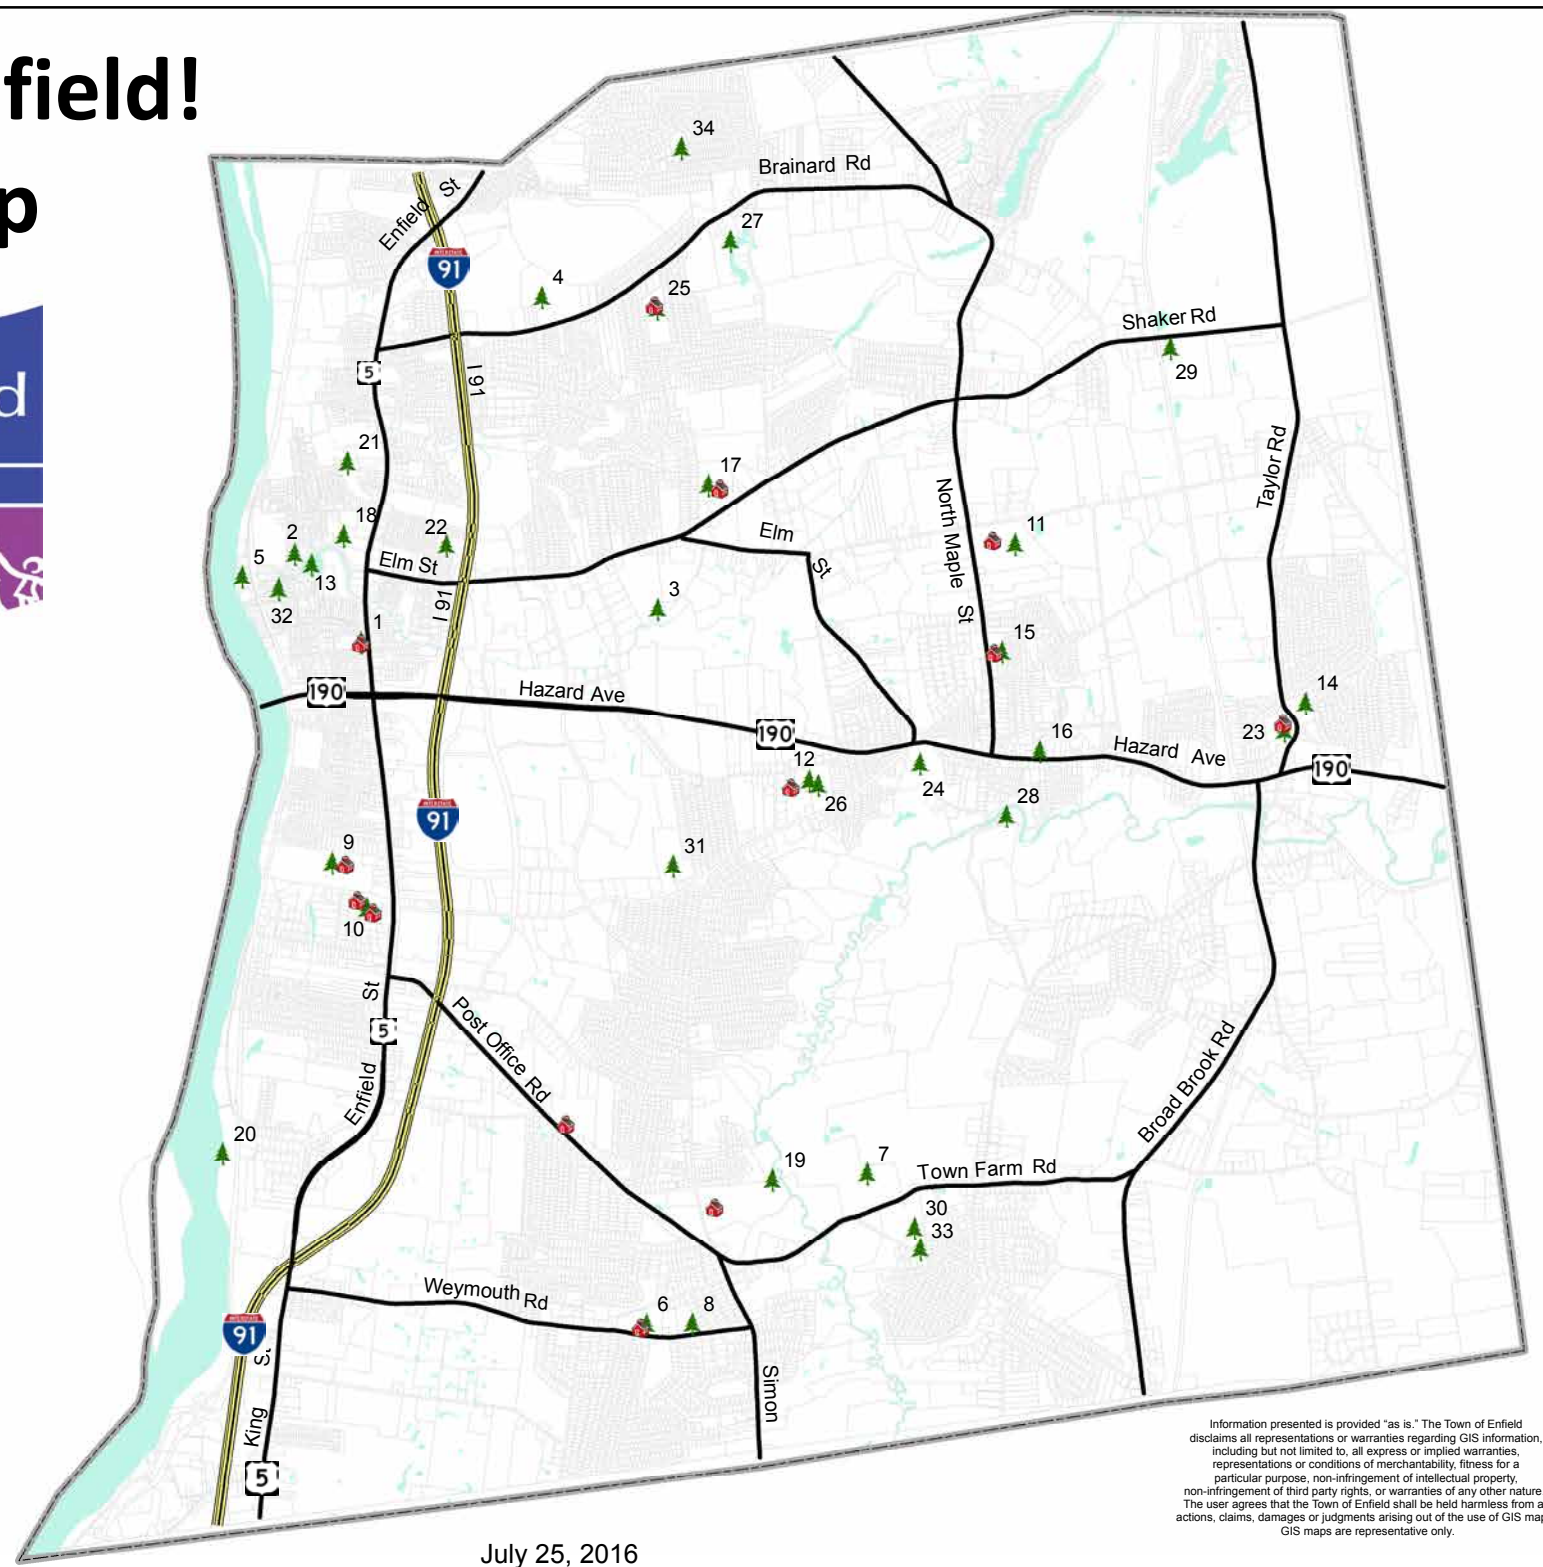

Legend

- Schools
- Parks

Park & Recreation Facility		Address	B a s e b a l l	B a s k e t b a l l	B o a t L a u n c h	D o g P a r k	F i s h i n g	F o o t b a l l	G o l f	H i k i n g	H a n d b a l l	I c e S k a t i n g	P i c n i c A r e a	P l a y g r o u n d	S k a t e P a r k	S l e d d i n g	S o c c e r	S o f t b a l l	S w i m m i n g	T e n n i s	T r a c k	R e s t r o o m s	
1	Alcorn School	1010 Enfield Street		X										X									
2	Angelo Lamagna Center	19 N. Main Street												X					X				X
3	Asnuntuck Community College	170 Elm Street	X														X	X					X
4	Brainerd Park	137 Brainard Road												X					L				X
5	Donald Barnes Boat Launch	South River Street			X																		X
6	Edgar Parkman School	165 Weymouth Rd.	X	X							X			X									X
7	Enfield Dog Park	Ecology Drive				X																	
8	Enfield Firehouse	199 Weymouth Rd.																	X				X
9	Enfield High School	1264 Enfield Street	X					X									X	X		L	X		X
10	Enfield Street School	1318 Enfield Street												X					X				X
11	Enrico Fermi High School	124 N. Maple Street	X					X			X						X	X		L	X		X
12	Eli Whitney School	94 Middle Road												X					X				X
13	Freshwater Pond	North Main Street					X			X		X	X										
14	Green Manor	Taylor Road									X			X	X								X
15	Hazardville Memorial School	68 North Maple St.												X									X
16	Hazardville Playground	Hazard Ave		X									X	X									X
17	Henry Barnard School	27 Shaker Road	X											X									X
18	Higgins Park	North Main Street													X				L				X
19	JFK Middle School	155 Raffia Road	X	X													X	X	X	L			X
20	King's Island Boat Launch	49 Parson's Road			X																		
21	Lafayette Park	Hartford Ave		X											X								X
22	Mount Carmel	93 Park Ave																	X				X
23	Nathan Hale School	5 Taylor Road												X					X				X
24	Powder Hollow Park	Dust House Road	X									X											X
25	Prudence Crandall School	150 Brainard Road	X											X									X
26	Rotary Park	104 Middle Road											X	H									X
27	Saint Martha's Pond	Taylor Road					X																
28	Scantic River State Park	South Maple Street								X													
29	Shaker Recreation Area	Shaker Road															X						X
30	Town Farm	Town Farm Road							X							X							
31	Veterans Memorial Park	South Road																	X		X		X
32	VPW Park	Asnuntuck Street												X									
33	Wallop School Park	Neelans Road		X										X									X
34	Whit Acres	Robbin Rd/Memorial Dr.		X										X					X				X

*L = Lighted   *H=Handicap Accessible