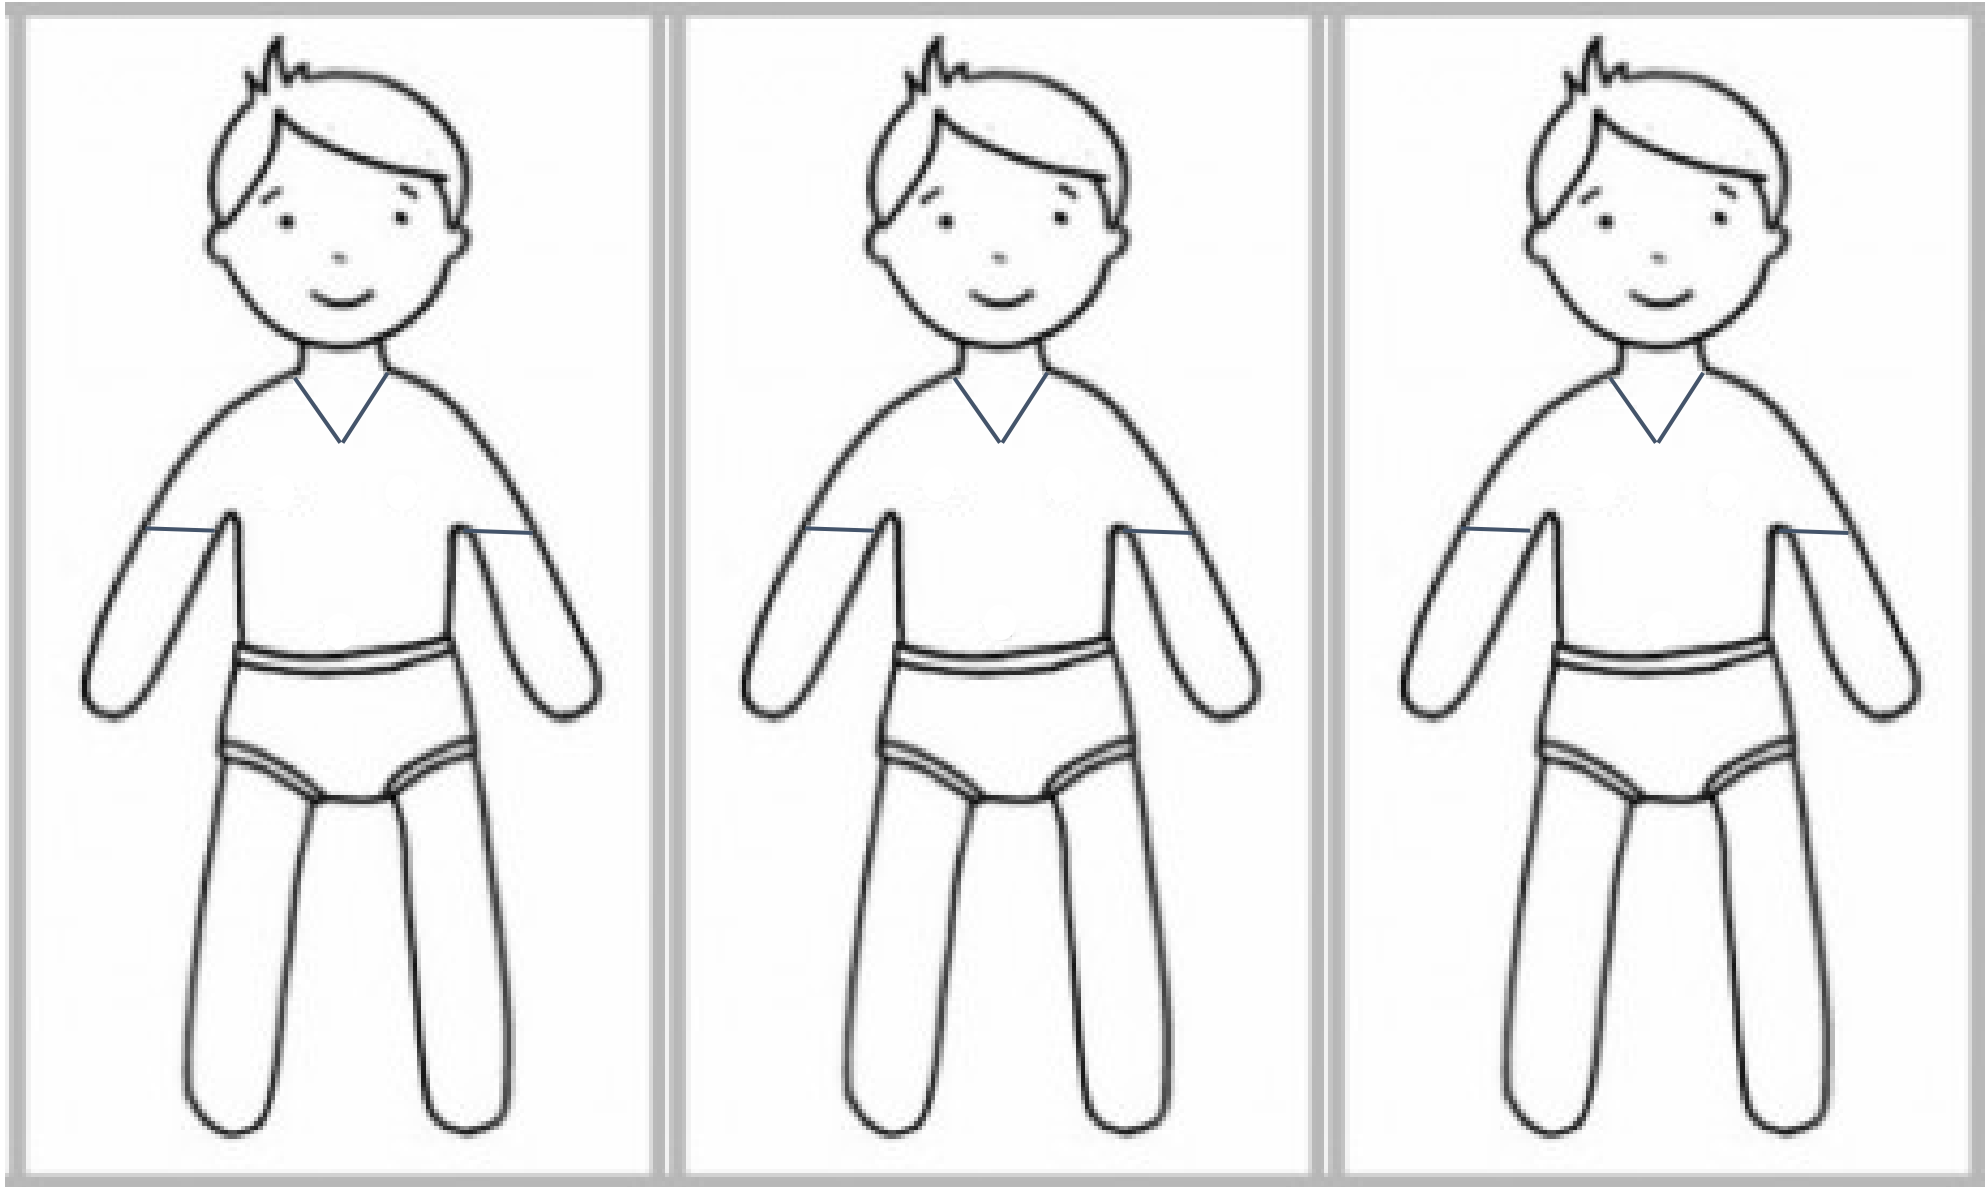

Action Figure Templates

Action Figure Templates

Who is your Super Hero Action Figure?

When you are creating a character, like a superhero, you need to think about their background, how they became a Super, what kinds of things are important to them, and the superpowers they have. This template is a character worksheet to help you create your Super.

Background

1. What kind of person was your hero before he or she got superpowers?
2. What sort of job or educational background does he or she have?
3. How old is he or she?
4. Where does your Super live and what does he or she think about the world?

Origin Story

1. Was he or she born super or did his/her powers show up one day? How?

Secret Identity

1. Does your character have a secret identity? If so, why?
2. What happens if people found out who he or she is?
3. Do his or her powers make it harder to keep the secret-identity secret?
4. Has he or she told anyone who about being super? Why or why not?
5. How does your Super hide their identity?